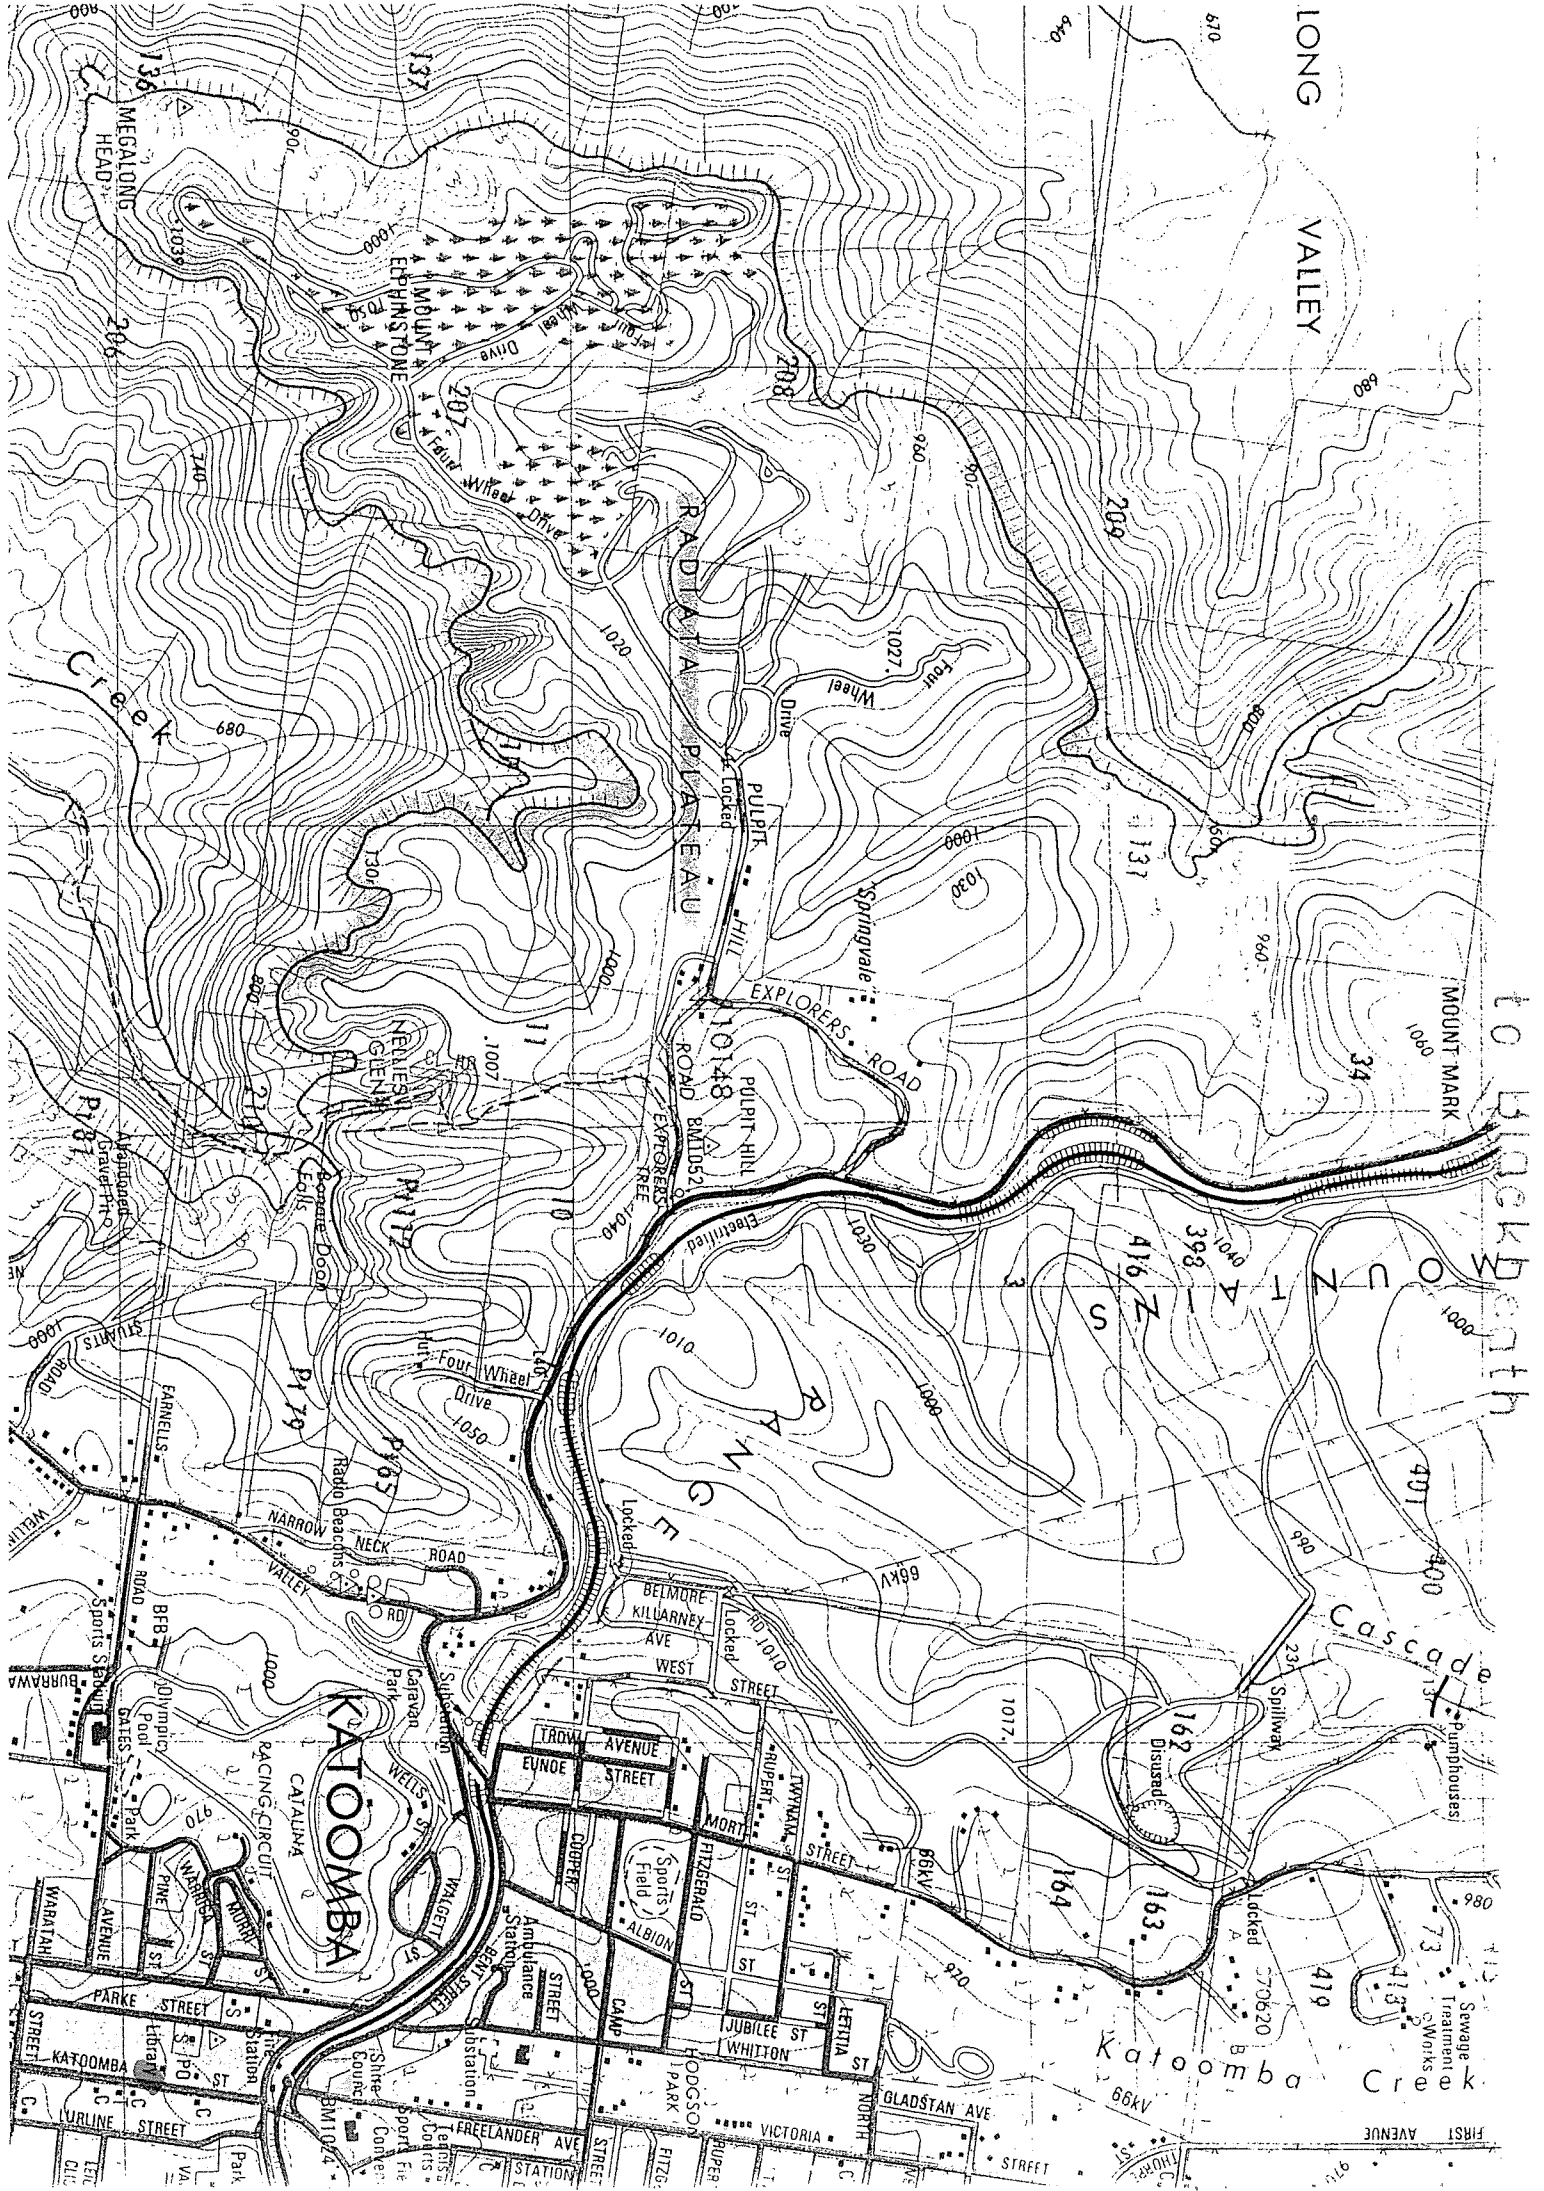

LONG VALLEY

TO BLACKBOTH

Cascade

Katoomba Creek

LONG VALLEY

TO BLACKBOTH

Cascade

Katoomba Creek