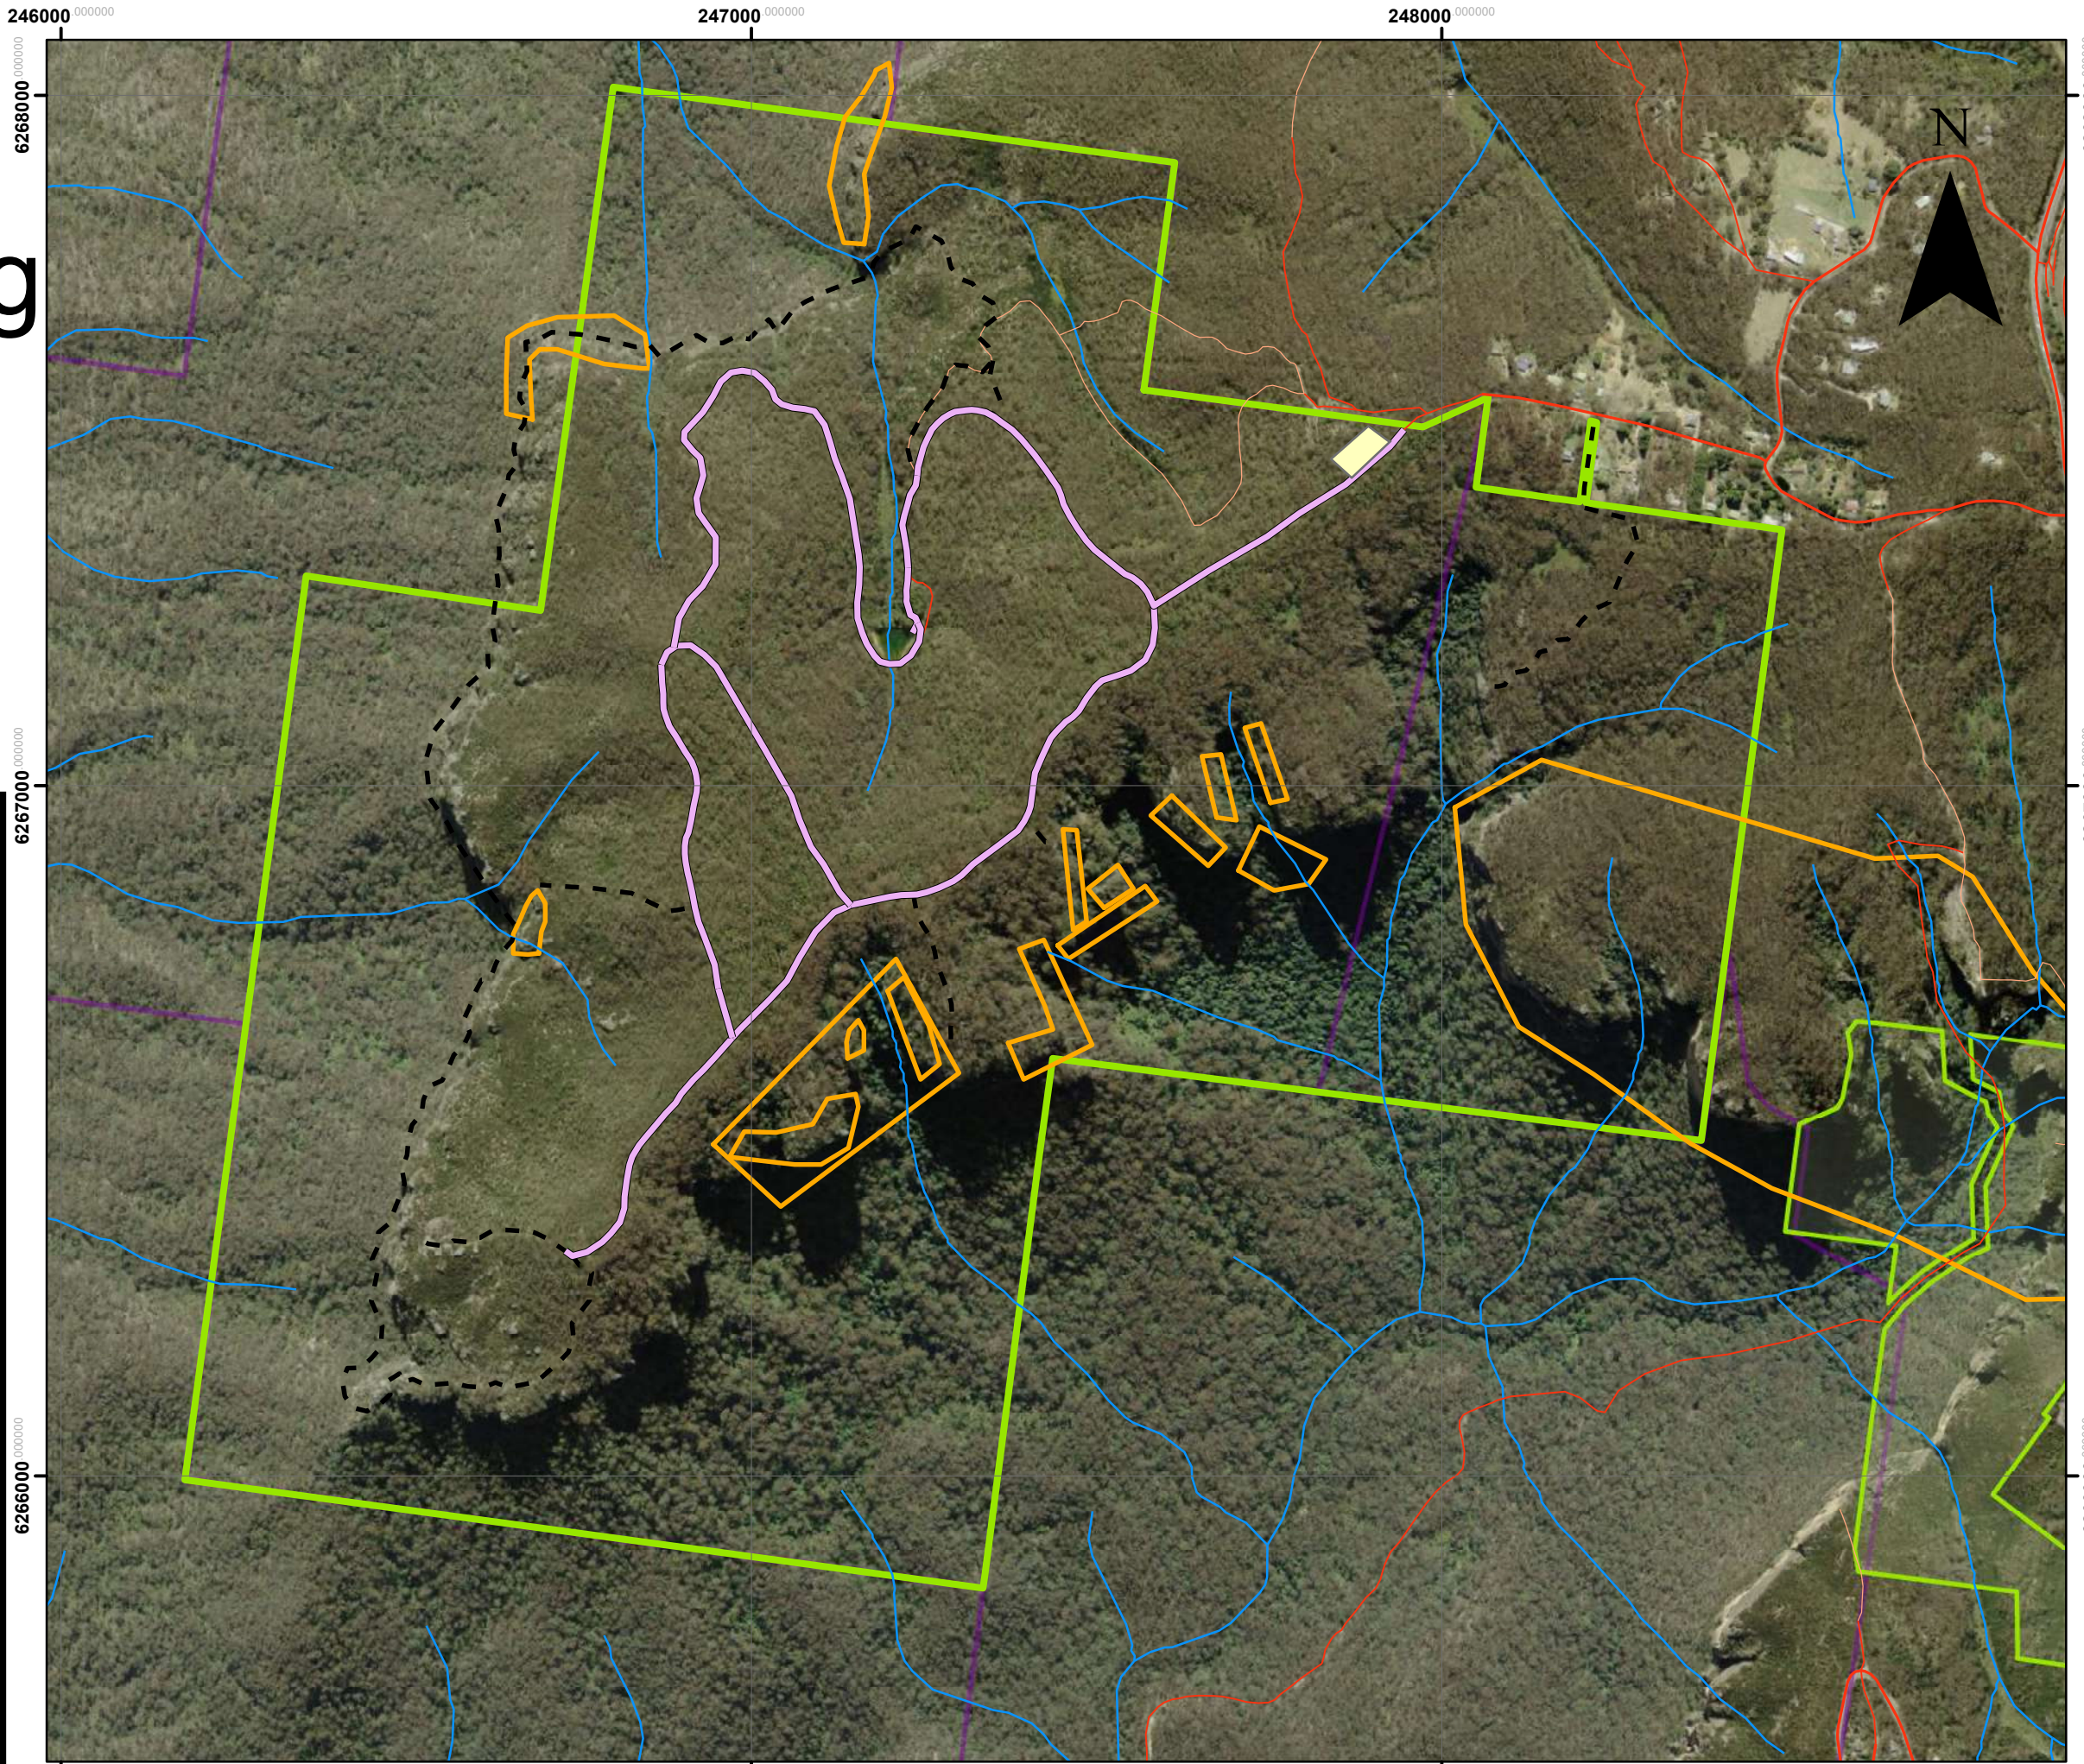

Ngula Bulgarabang proposal map

Key

- Bike and Walking Tracks
- Walking Tracks
- DualCarriageway
- StandardRoad
- OnOffRamp
- Roundabout
- VehicularTrack
- Pathway
- Climbing Areas
- Carpark
- Watercourse
- NPWS Estate

0.5 0.25 0 0.5 Kilometers